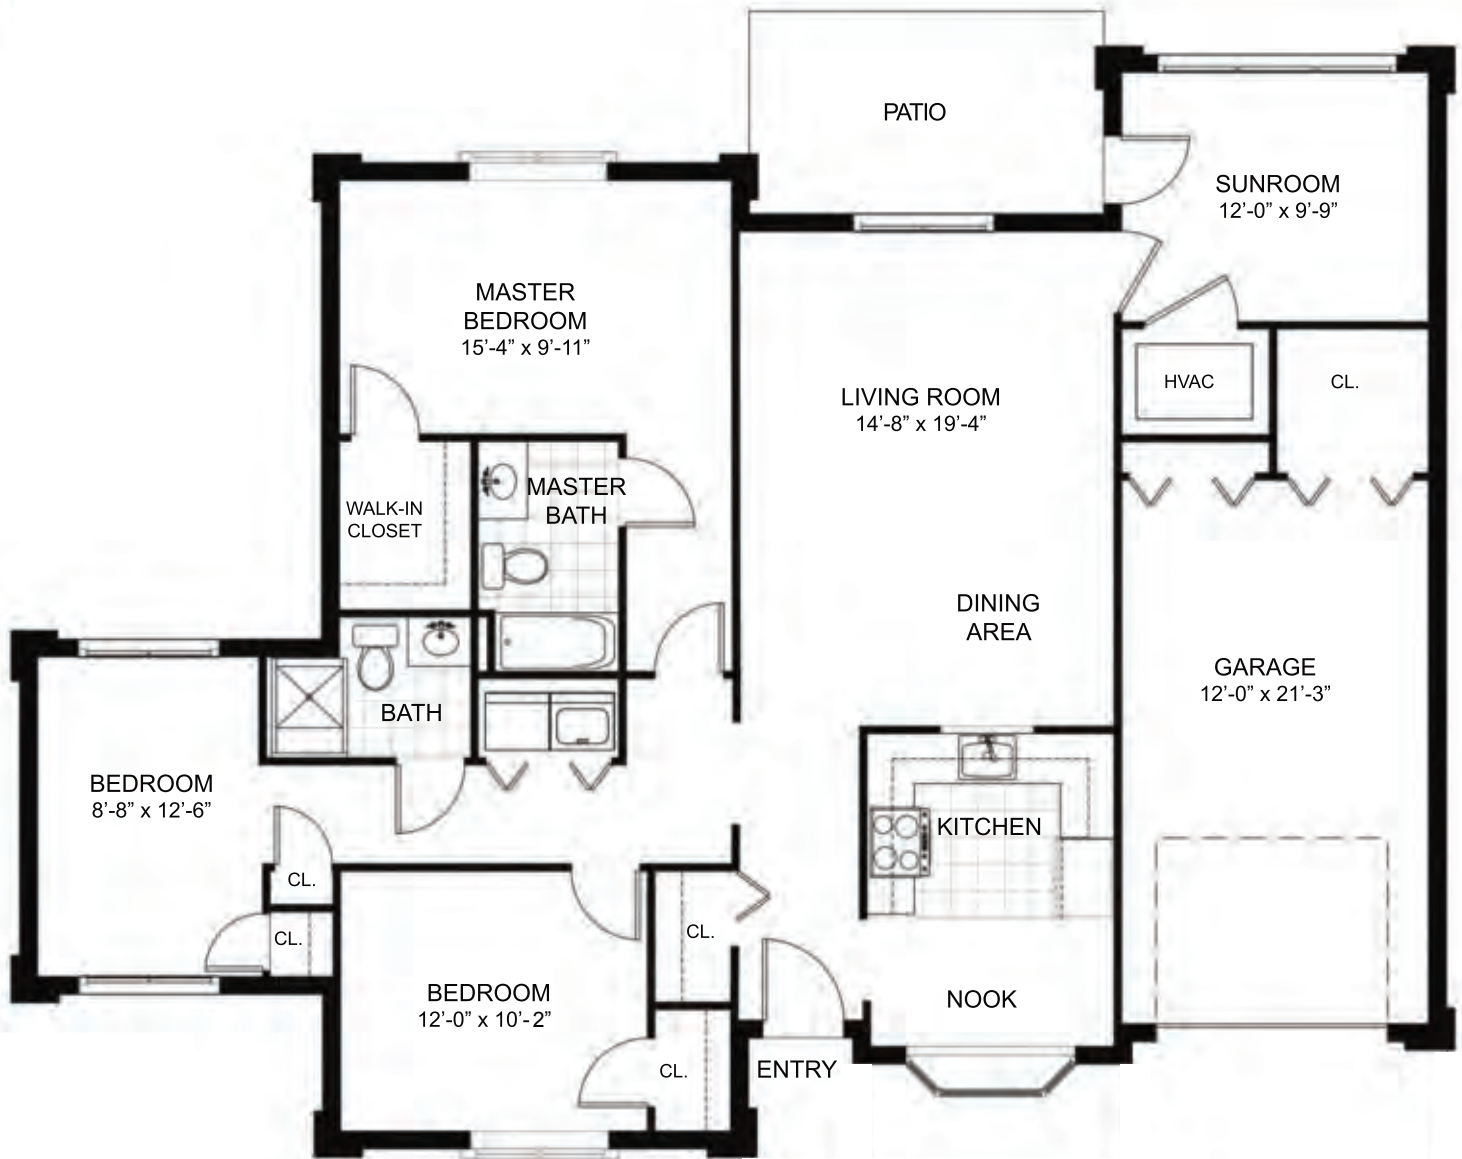

Westwood

2 BR / 1.5 BA / Den

1,820 Square Feet (including 255 s.f. Garage)

Actual dimensions may vary slightly.

**LAUREL
CIRCLE**
your life embraced

(908) 595-6600
100 Monroe Street
Bridgewater, NJ 08807
LaurelCircleLCS.com