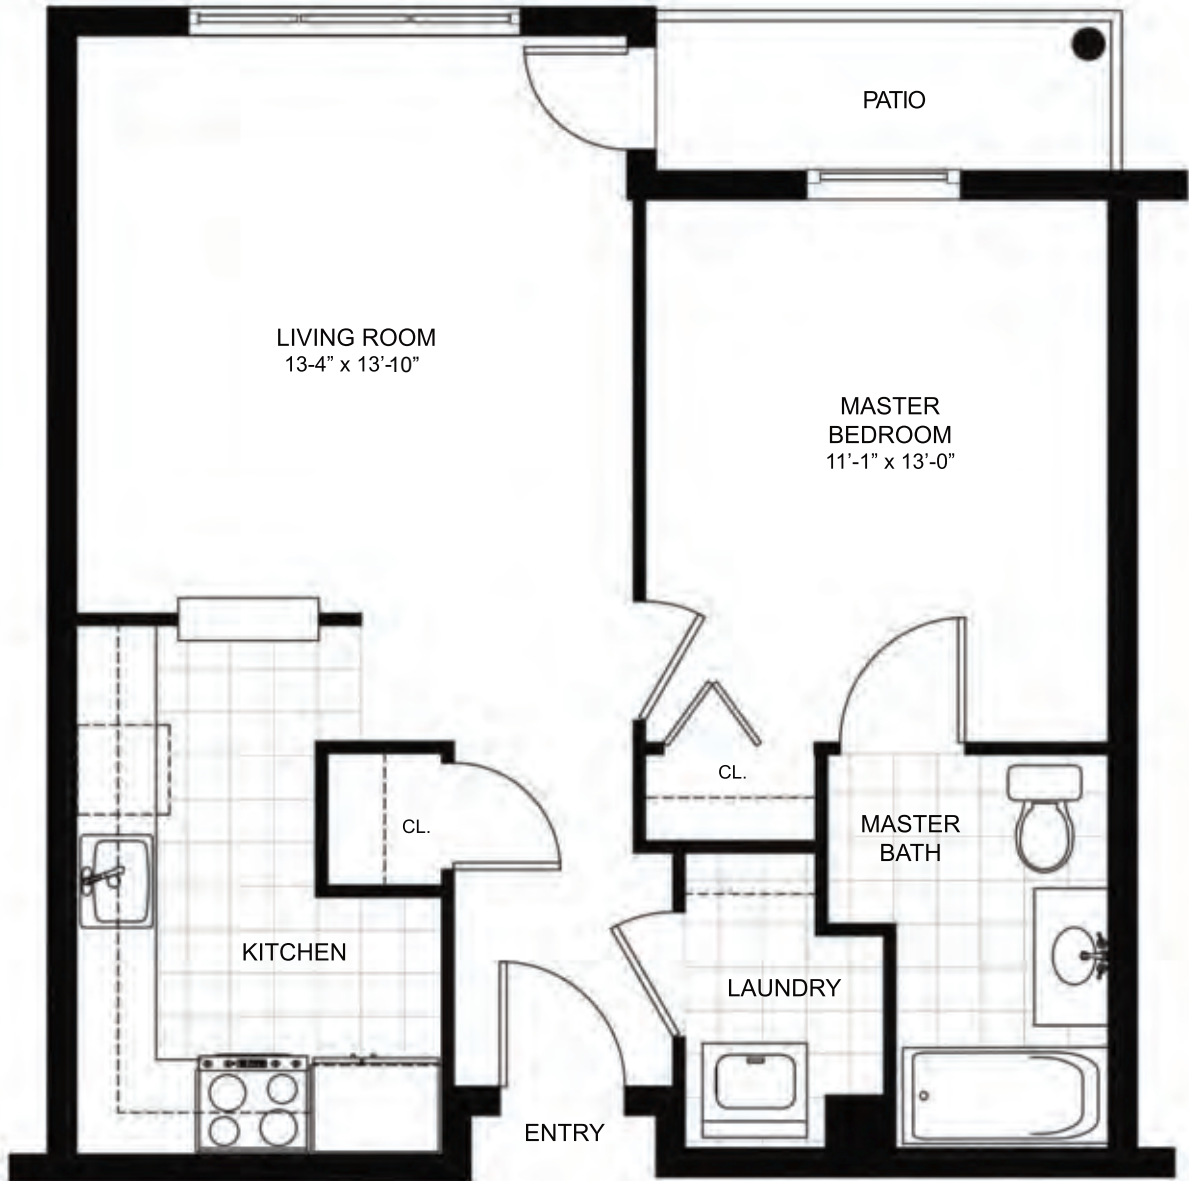

# Baywood

1 BR / 1 BA  
683 Square Feet

*Actual dimensions may vary slightly.*

**LAUREL  
CIRCLE**  
your life embraced

(908) 595-6600  
100 Monroe Street  
Bridgewater, NJ 08807  
LaurelCircleLCS.com