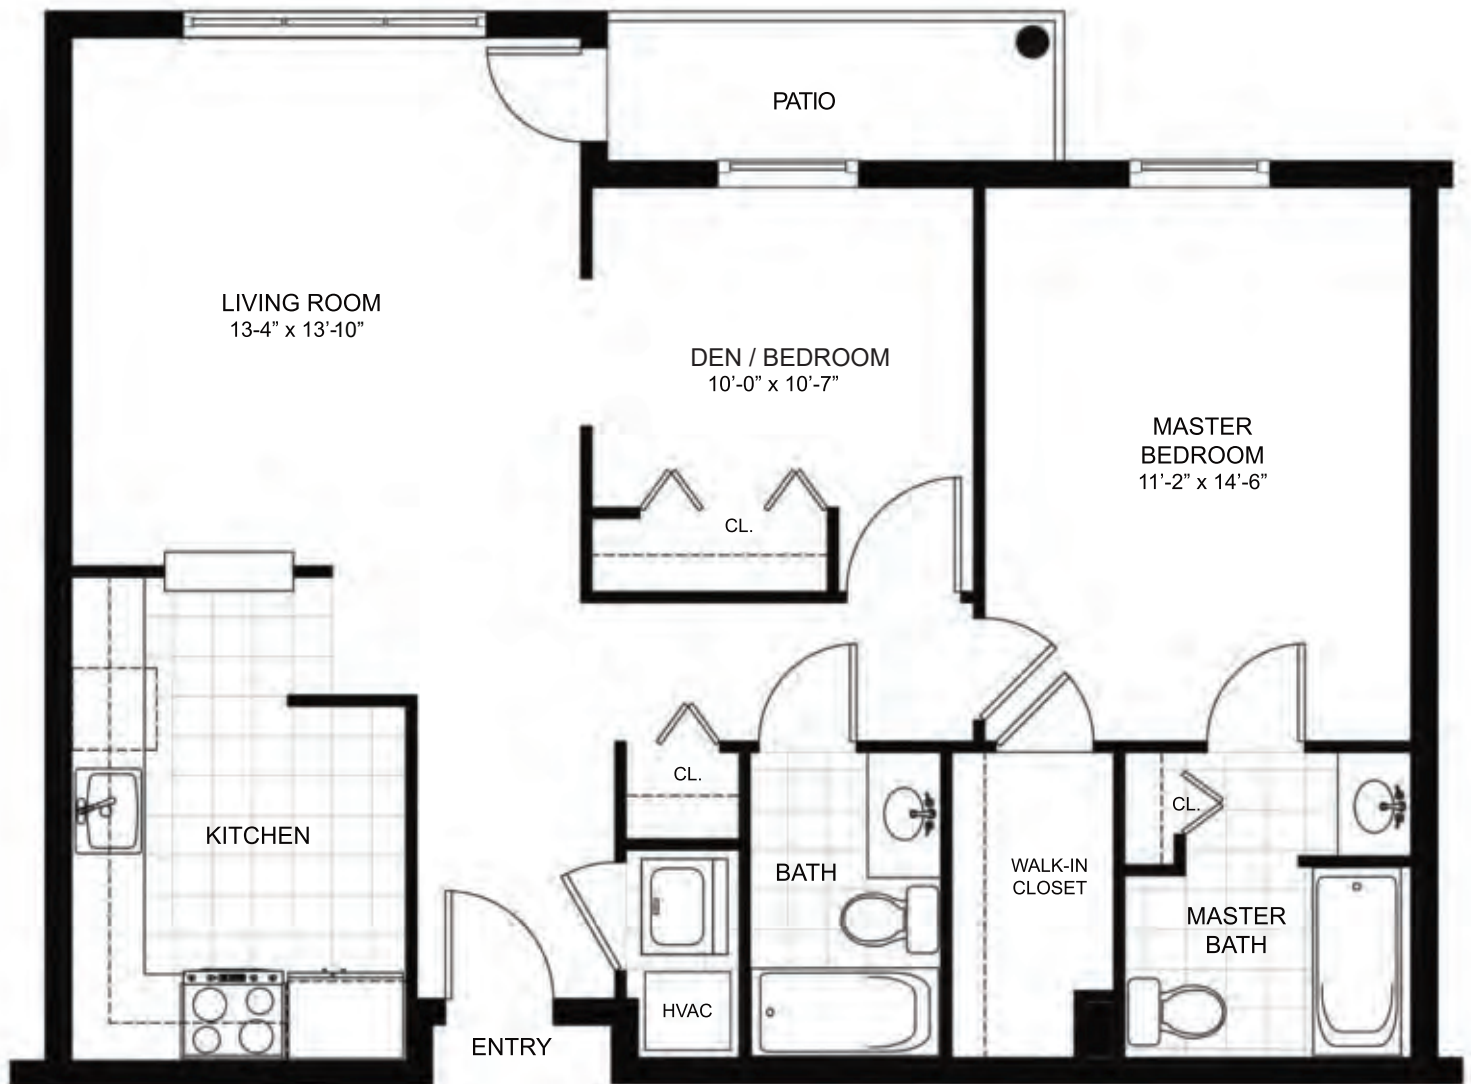

# Fanwood

2 BR / 2 BA

948 Square Feet

*Actual dimensions may vary slightly.*

**LAUREL  
CIRCLE**  
your life embraced

(908) 595-6600  
100 Monroe Street  
Bridgewater, NJ 08807  
LaurelCircleLCS.com