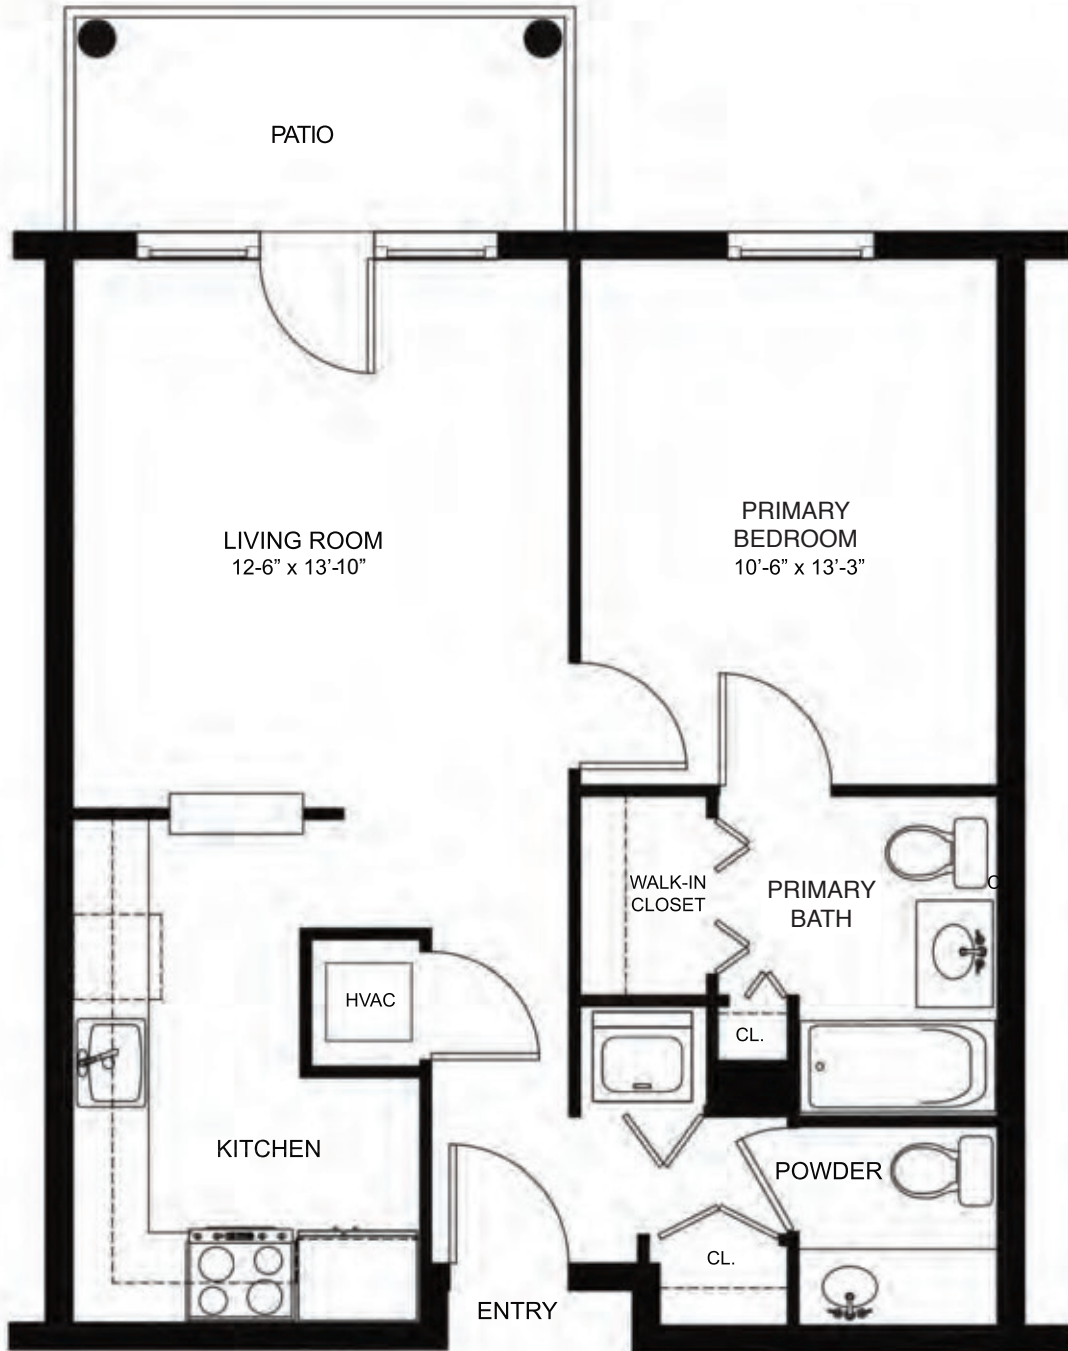

# Berkeley

1 BR / 1.5 BA

720 Square Feet

*Actual dimensions may vary slightly.*

**LAUREL  
CIRCLE**  
your life embraced

(908) 595-6600  
100 Monroe Street  
Bridgewater, NJ 08807  
LaurelCircleLCS.com