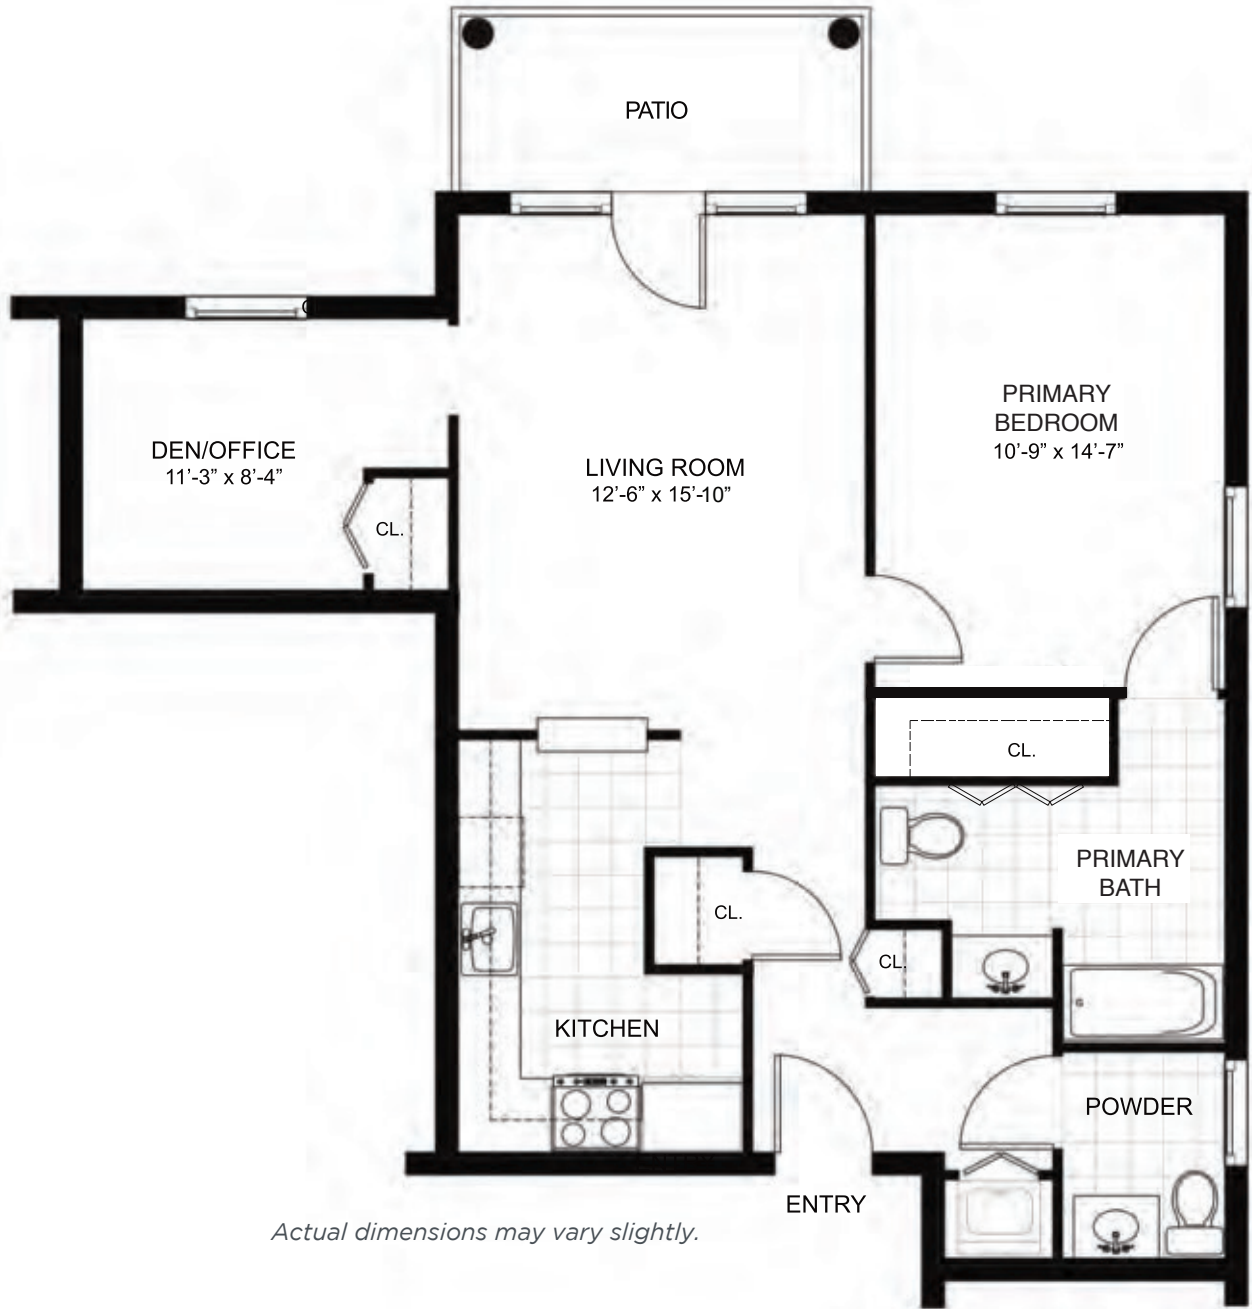

Chatham

1 BR / 1.5 BA / Den
859 Square Feet

Actual dimensions may vary slightly.

**LAUREL
CIRCLE**
your life embraced

(908) 595-6600
100 Monroe Street
Bridgewater, NJ 08807
LaurelCircleLCS.com