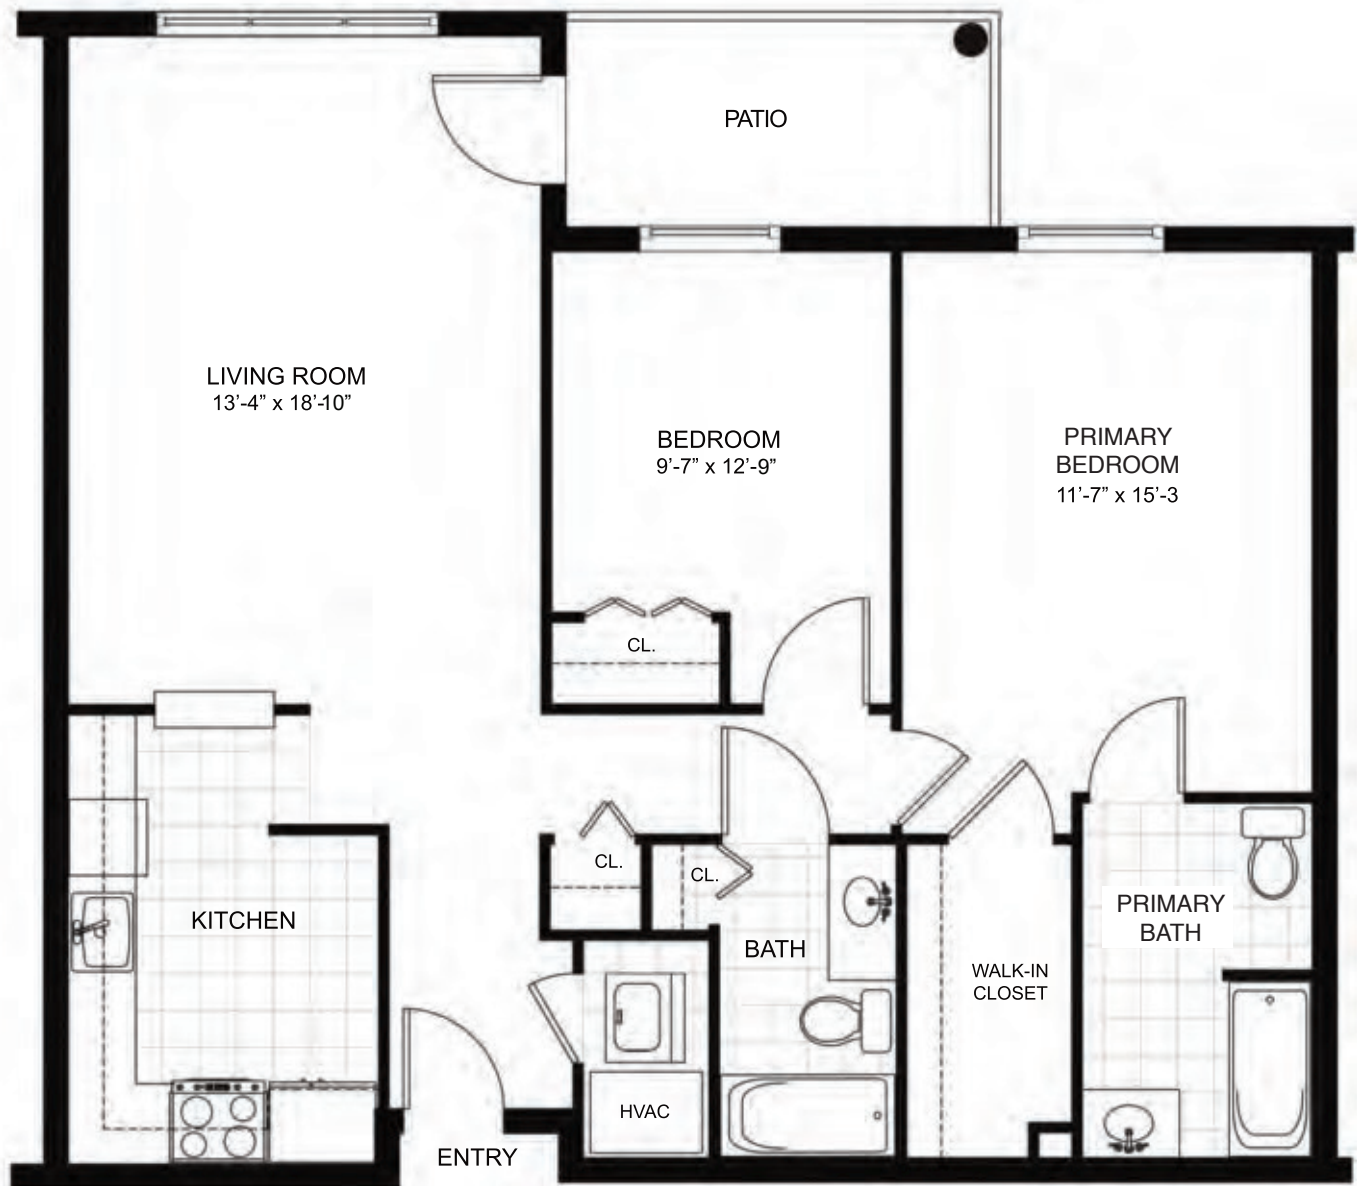

Fairview

2 BR / 2 BA

1,056 Square Feet

Actual dimensions may vary slightly.

**LAUREL
CIRCLE**

your life embraced

(908) 595-6600

100 Monroe Street
Bridgewater, NJ 08807
LaurelCircleLCS.com