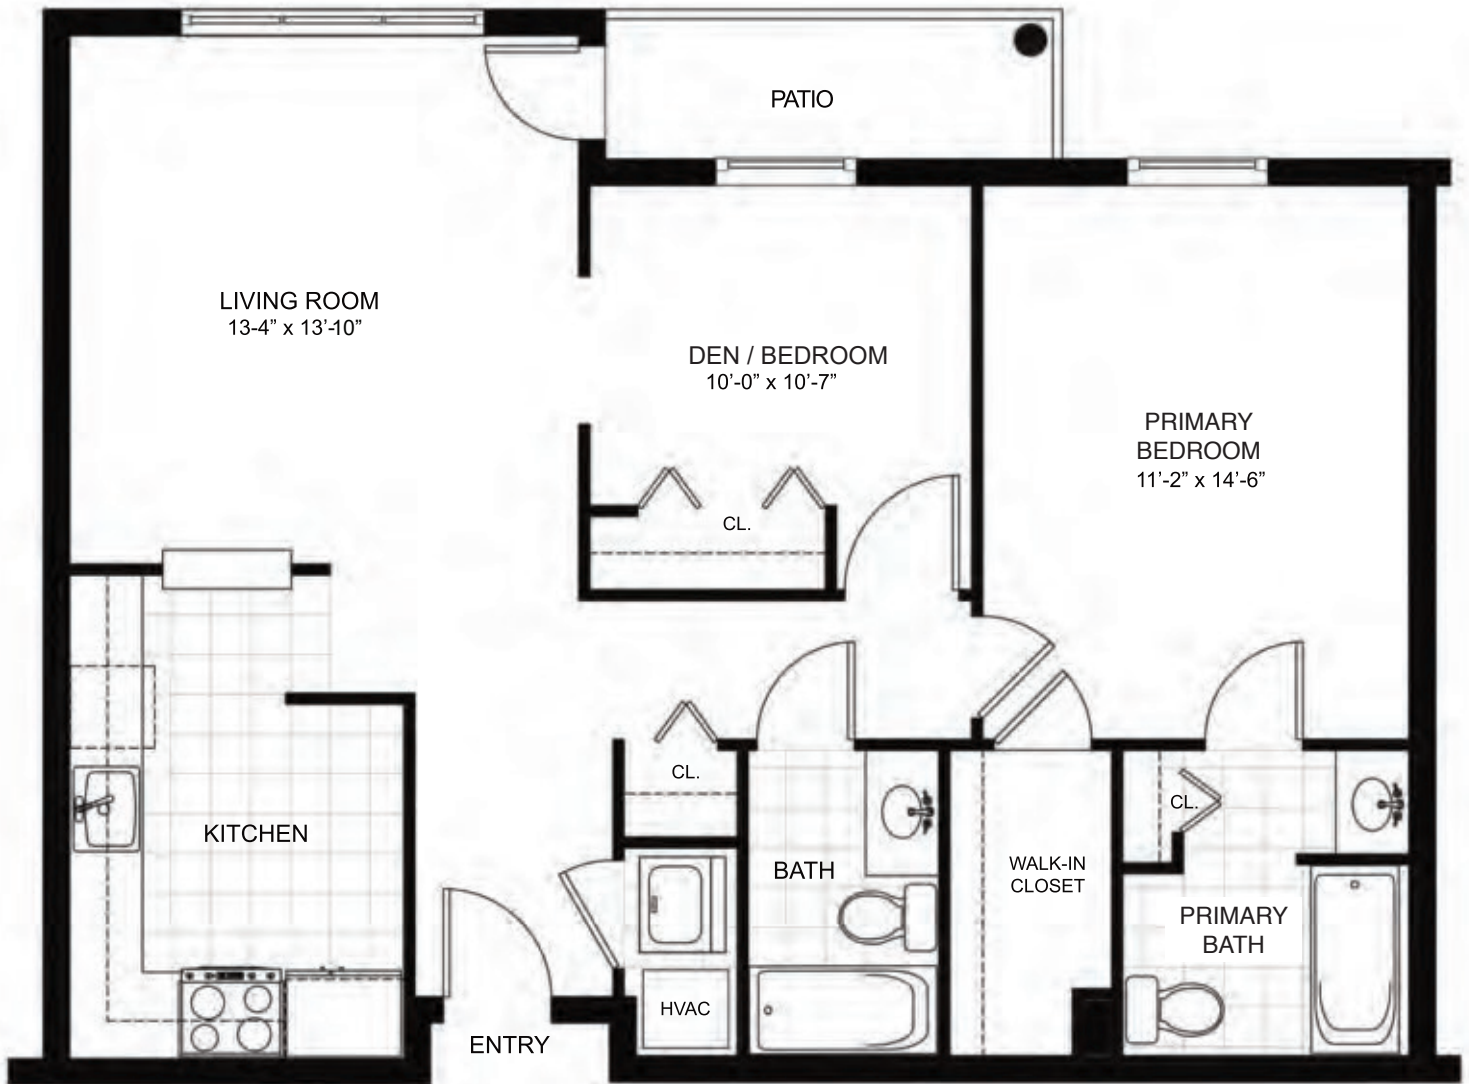

Fanwood

2 BR / 2 BA

948 Square Feet

Actual dimensions may vary slightly.

**LAUREL
CIRCLE**
your life embraced

(908) 595-6600
100 Monroe Street
Bridgewater, NJ 08807
LaurelCircleLCS.com